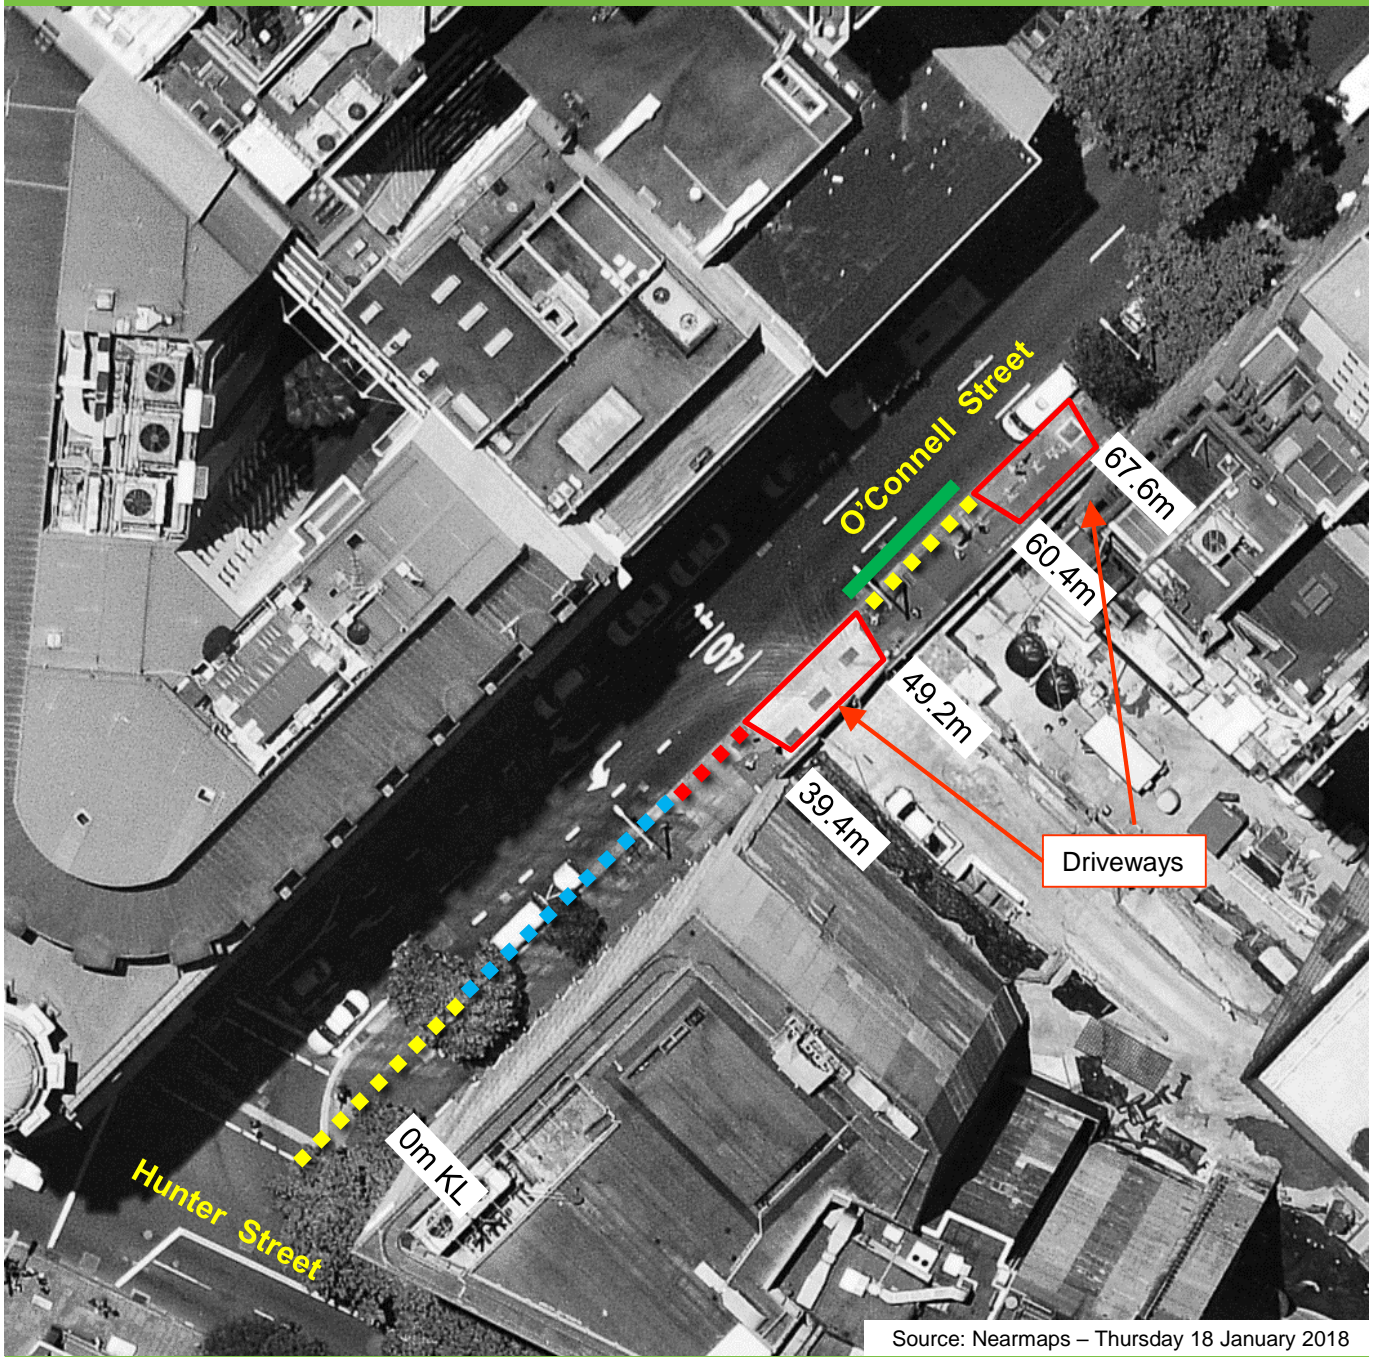

O'Connell Street, Sydney Parking Changes

Existing

- "No Stopping"
- "No Parking Coaches Excepted 15 Minute Limit"
- "No Parking"

Proposed

- "Loading Zone Ticket 6am-6pm, Mon-Fri; 6am-10am, Sat" and "4P Ticket 6pm-12am, Mon-Fri; 10am-10pm Sat, 8am-10pm Sun & Public Holidays"